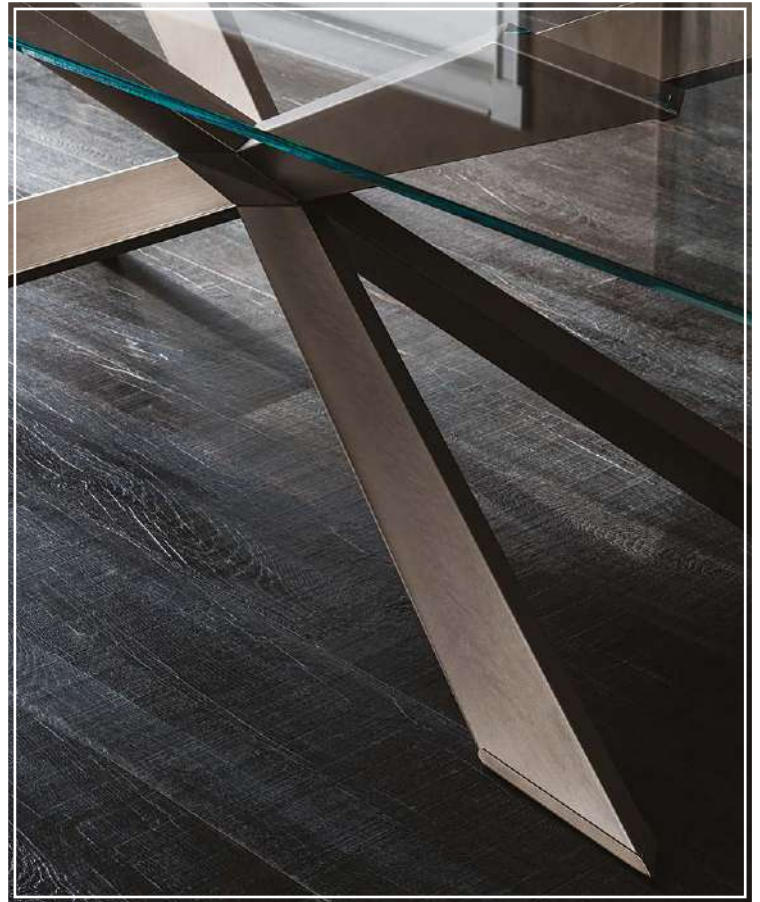

Brushed Bronze  
Terminal Keramik Premium Console

Brushed Bronze  
Skorpio Table

Brushed Collection

Brushed Grey  
Butterfly table

Brushed Grey  
Etoile console

11 Satin Titanium  
Spyder table

Embossed Lacquered Steel  
Elvis table