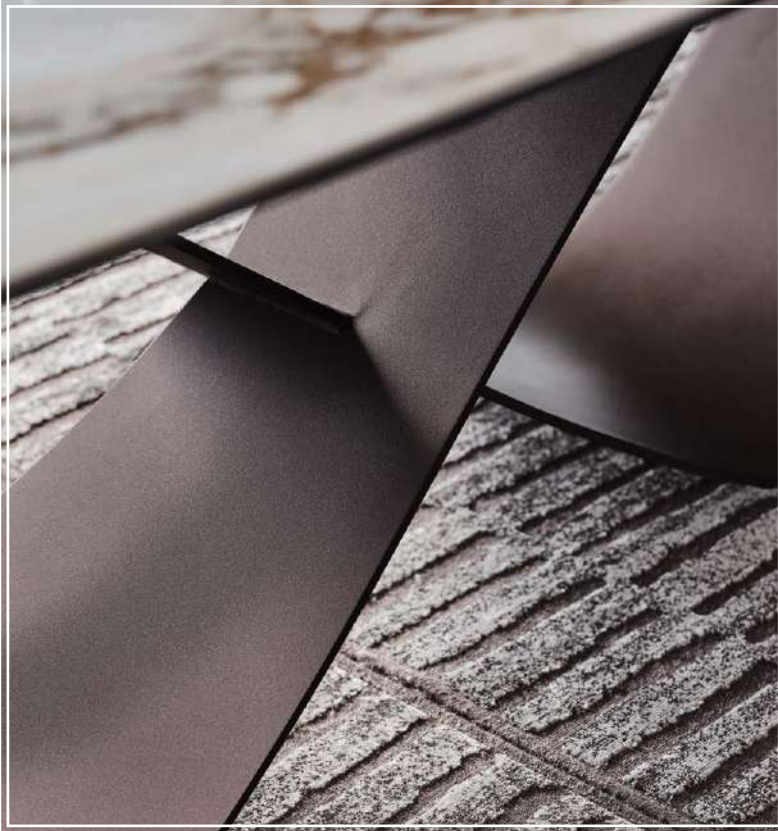

GFM18 Bronze Embossed Lacquered Steel

Brushed Brass

Brushed Bronze

Brushed Grey

GFM73 Black Embossed Lacquered Steel  
Tyron Keramik table

GFM71 White Embossed Lacquered Steel  
Giano table

GFM69 Graphite Embossed Lacquered Steel  
Spyder Wood table