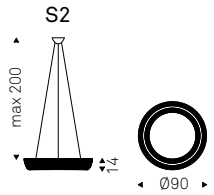

Cellini

Studio Kronos | 2016

Lampada a soffitto con telaio in acciaio Nichel satinato. Paralume composto da catenelle in alluminio nichelato. Lampadina inclusa.

Ceiling lamp with satin Nickel steel frame. Lampshade made of nickel-plated aluminium chains. Bulb included.