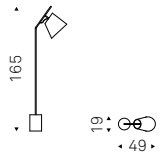

Karibù

Oriano Favaretto | 2015

Lampada da terra con struttura in acciaio verniciato nero o bianco opaco. Base in cemento verniciato in pasta nei colori bianco o nero e paralume in cotonette bianco o nero. Lampadina non inclusa.

Floor lamp with matt black or white painted steel frame. Base in white or black colored cement and lampshade in white or black cotonette. Bulb not included.

KARIBÙ floor lamp with black frame and black fabric lampshade - GLISS side tables - RUBIK rug