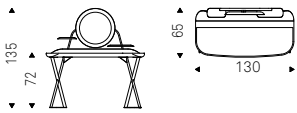

Cocoon Trousse Keramik

Paolo Cattelan | 2020

Console da trucco con base in acciaio verniciato gofrato titanio, bronzo o nero. Piano in ceramica Marmi nei colori Alabastro, Supreme, Ardesia, Golden Calacatta opaco, Golden Calacatta lucido, Portoro opaco, Portoro lucido, Sahara Noir lucido, Emperador, Makalu, Breccia, Arenal o Zefiro con profilo inferiore arrotondato e verniciato Brushed Bronze o Brushed Grey e gola portaoggetti in metallo verniciato Brushed Bronze o Brushed Grey. Specchiera in acciaio verniciato gofrato titanio, bronzo, nero, Brushed Bronze o Brushed Grey con supporti laterali e ripiani in acciaio verniciato gofrato titanio, bronzo o nero. Illuminazione a led.

Dressing desk with base in titanium, bronze or black embossed lacquered steel. Top in ceramic Marmi Alabastro, Supreme, Ardesia, matt Golden Calacatta, glossy Golden Calacatta, matt Portoro, glossy Portoro, glossy Sahara Noir, Emperador, Makalu, Breccia, Arenal or Zefiro with Brushed Bronze or Brushed Grey lacquered and rounded lower profile and grooved tray in Brushed Bronze or Brushed Grey lacquered steel. Mirror with frame in titanium, bronze, black, Brushed bronze or Brushed Grey embossed lacquered steel with lateral supports and shelves in titanium, bronze or black embossed lacquered steel. LED light.

- ◀ COCOON TROUSSE KERAMIK desk with black base, zefiro ceramic top and brushed bronze profile - MAREK rug
- COCOON TROUSSE KERAMIK desk with bronze base, breccia ceramic top and brushed bronze profile - WILMA chair in soft leather 951 castoro - CHENNAI rug