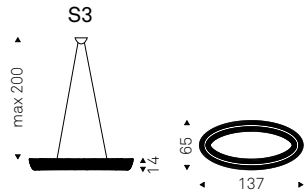

Cellini

Studio Kronos | 2016

Lampada a soffitto con telaio in acciaio Nichel satinato. Paralume composto da catenelle in alluminio nichelato. Lampadina inclusa.

Ceiling lamp with satin Nickel steel frame. Lampshade made of nickel-plated aluminium chains. Bulb included.