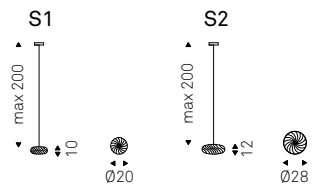

Lim Z

Andrea Lucatello | 2015

Lampada a soffitto con paralume in vetro borosilicato arancio o fumé. Lampadina inclusa.

Ceiling lamp with lampshade in borosilicate glass in color orange or fumé. Bulb included.