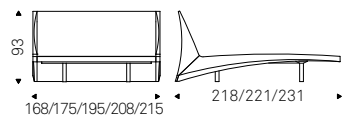

Dylan

Andrea Lucatello | 2007

Letto imbottito rivestito in tessuto, synthetic nubuck, micro nubuck, ecopelle o pelle come da campionario. Piedi in acciaio cromato. Rete inclusa.

Upholstered bed covered in fabric, synthetic nubuck, micro nubuck, synthetic leather or soft leather as per sample card. Chromed steel feet. Slats included.

DYLAN bed in soft leather 947
oyster - KAOS B/A coffee tables with
white base and printed top with
geometric patterns