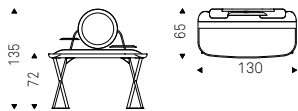

Cocoon Trousse Leather

Paolo Cattelan | 2020

Console da trucco con base in acciaio verniciato gofrato titanio, bronzo o nero. Piano in cuoio come da campionario con profilo inferiore arrotondato e verniciato Brushed Bronze o Brushed Grey e gola portaoggetti in metallo verniciato Brushed Bronze o Brushed Grey. Specchiera in acciaio verniciato gofrato titanio, bronzo, nero, Brushed Bronze o Brushed Grey con supporti laterali e ripiani in acciaio verniciato gofrato titanio, bronzo o nero. Illuminazione a led.

Dressing desk with base in titanium, bronze or black embossed lacquered steel. Top in leather as per sample card with Brushed Bronze or Brushed Grey lacquered and rounded lower profile and grooved tray in Brushed Bronze or Brushed Grey lacquered steel. Mirror with frame in titanium, bronze, black, Brushed bronze or Brushed Grey embossed lacquered steel with lateral supports and shelves in titanium, bronze or black embossed lacquered steel. LED light.