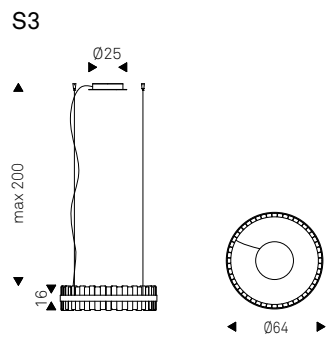

Phoenix

STC Studio | 2018

Lampada a soffitto con struttura in acciaio Nichel satinato ed elementi in vetro lavorati a mano. Illuminazione a led.

Ceiling lamp with satin Nickel steel frame and handmade glass elements. Led lights.