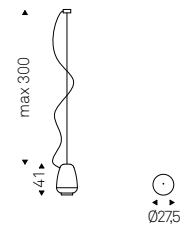

Asia

Oriano Favaretto | 2017

Lampada a soffitto con attacco in acciaio cromo nero e paralume in ceramica artistica dipinta a mano con smalti e metalli pregiati, disponibile nei colori blu cobalto, bicolore bianco-bronzo o bicolore grigio-bronzo. Lampadina non inclusa.

Ceiling lamp with black chrome steel ceiling plate. Lampshade in artistic ceramic hand-painted with precious metals and glazes in cobalt blue or bicolor white-bronze or grey-bronze. Bulb not included.