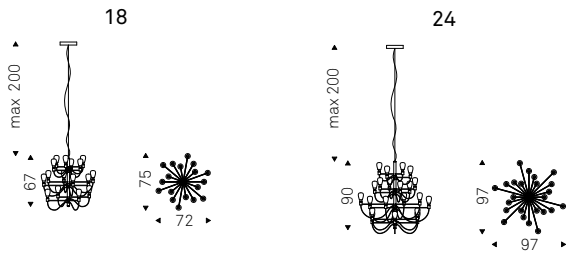

Poseidon

Silver Studio | 2017

Lampada da soffitto con 18 o 24 luci. Struttura in gofrato titanio o acciaio verniciato nero opaco e paralume in cristallo fumé. Lampadine incluse.

Ceiling lamp with 18 or 24 bulbs. Frame in embossed titanium or matt black steel and lampshade in fumé glass. Bulbs included.

◀ POSEIDON 18 lamps in black
▶ POSEIDON 24 lamp in titanium