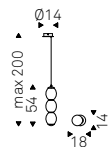

Zanziball

STC Studio | 2020

Lampada a soffitto con paralume in vetro soffiato e dettagli in ottone spazzolato. Attacco a soffitto in acciaio cromo nero. Lampada a led inclusa.

Ceiling lamp with lampshade in artistic blown glass and brushed brass details. Black chrome steel ceiling plate. Led light.

Socket 2/6