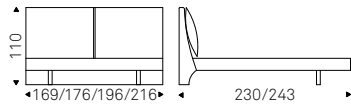

Lukas

Studio Kronos | 2009

Letto imbottito rivestito in tessuto, synthetic nubuck, micro nubuck, ecopelle o pelle come da campionario. Con piedi in acciaio cromato e testiera con cuscini. Rete inclusa.

Upholstered bed covered in fabric, synthetic nubuck, micro nubuck, synthetic leather or in soft leather as per sample card. With chromed steel feet. Headboard with cushions. Slats included.