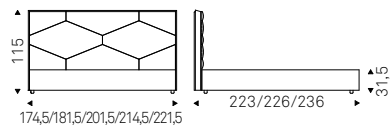

Edward

Gino Carollo | 2016

Letto interamente rivestito in tessuto, synthetic nubuck, micro nubuck, ecopelle o pelle nei colori come da campionario. Profilo testiera in noce Canaletto o rovere bruciato. Rete inclusa. Optional: rete alzabile con vano contenitore.

Upholstered bed covered in fabric, synthetic nubuck, micro nubuck, synthetic leather or soft leather as per sample card. Headboard profiles in Canaletto walnut or burned oak. Slats included. Optional: pull-up slats with container.

EDWARD bed in soft leather 948 lino and burned oak structure - CIRO nightstand with oyster structure and soft leather 953 ardesia inserts