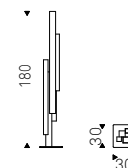

Manhattan

Brogiato Traverso | 2018

Lampada da terra con struttura in acciaio verniciato gofrato titanio, graphite o nero. Lampadine non incluse.

Floor lamp in titanium, graphite or black embossed lacquered steel. Bulbs not included.

MANHATTAN floor lamp in titanium - DUMBO chair in soft leather 973 nero and matt black frame