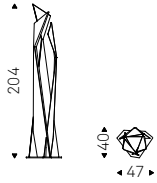

Thriller

Andrea Lucatello | 2010

Lampada da terra con struttura in acciaio verniciato bianco opaco, goffrato titanio o bronzo e base nera. Lampadina non inclusa nella versione a 110V.

Floor lamp with frame in matt white, embossed titanium or bronze varnished steel and black base. In 110V version bulb not included.

◀ THRILLER floor lamp in matt white
▶ THRILLER floor lamp in titanium
- BOUTIQUE sideboard - WISH S mirror - WANDA chairs