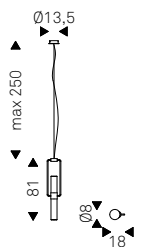

Bamboo

Studio Kronos | 2019

Lampadario con struttura in ferro brunito e paralume in vetro soffiato fumè e vetro soffiato bianco satinato. Illuminazione integrata a led.

Ceiling lamp with frame in burnished steel, lampshade in blown fumè glass and blown satin white glass. Integrated LED light.