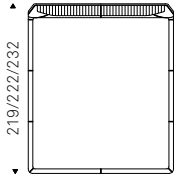

Amadeus

Manzoni & Tapinassi | 2016

Letto imbottito rivestito in ecopelle o pelle come da campionario. Piedi in acciaio verniciato gofrato bronzo, graphite o bianco. Retro testiera rivestita in ecopelle, optional retro testiera rivestita in pelle. Rete strutturale inclusa.

Upholstered bed covered in synthetic leather or soft leather as per sample card. Bronze, graphite or white embossed lacquered steel feet. Back headboard covered in synthetic leather, optional back headboard covered in soft leather. Provided slats are part of the bed structure.