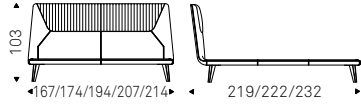

Amadeus

Manzoni & Tapinassi | 2016

Letto imbottito rivestito in ecopelle o pelle come da campionario. Piedi in acciaio verniciato gofrato bronzo, graphite o bianco. Retro testiera rivestita in ecopelle, optional retro testiera rivestita in pelle. Rete strutturale inclusa.

Upholstered bed covered in synthetic leather or soft leather as per sample card. Bronze, graphite or white embossed lacquered steel feet. Back headboard covered in synthetic leather, optional back headboard covered in soft leather. Provided slats are part of the bed structure.