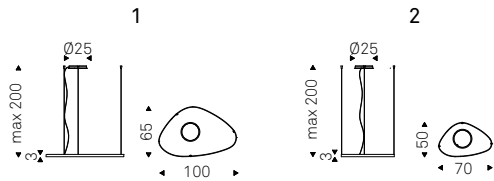

Magellano

Giorgio Cattelan | 2020

Lampada da soffitto con struttura in acciaio verniciato gofrato titanio. Attacco a soffitto in acciaio verniciato gofrato titanio e nero. Illuminazione a led.
Optional telecomando e dimmer.

Ceiling lamp in titanium embossed lacquered steel frame.
Ceiling plate in titanium and black embossed lacquered steel. Led lights.
Optional: remote control and dimmer.

Socket 2/3

MAGELLANO 1-2 lamps -
TYRON WOOD Masterwood
table with titanium base
and Canaletto walnut top -
ITALIA A chairs in soft leather
973 nero- CHENNAI rugs