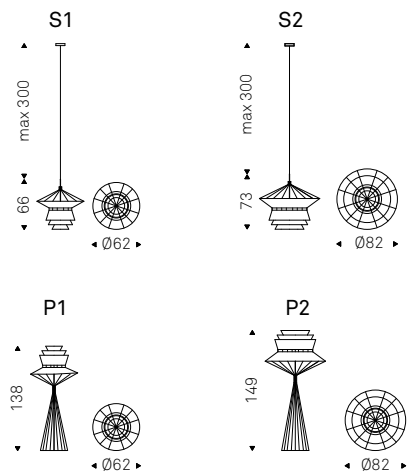

Bolero

Oriano Favaretto | 2014

Sospensione (S1, S2) o piantana (P1, P2) con struttura in acciaio verniciato nero opaco o Nichel. Tessuto di rivestimento avorio, marrone o nero. Lampadina non inclusa.

Ceiling (S1, S2) and floor lamp (P1, P2) with matt black painted steel or nickel frame. Lampshade fabric in ivory, brown or black colour. Bulb not included.