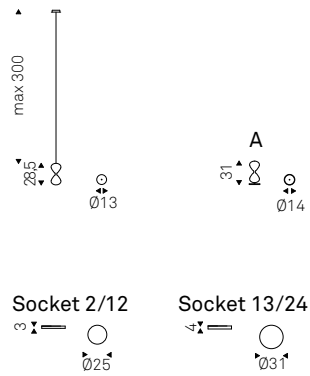

Sablier

Oriano Favaretto | 2017

Lampada a soffitto e abat-jour (A) con paralume in cristallo trasparente o mix (iride-fumé) e attacco a soffitto in acciaio cromo nero.

S2/12: attacco rotondo da 2 a 12 paralumi.

S13/24: attacco rotondo da 13 a 24 paralumi.

Lampadina inclusa.

Ceiling or table lamp (A) with lampshades in clear glass or mixed glass (iride-fumé) and ceiling plate in black chrome steel.

S2/12: round ceiling plate for 2/12 lampshades.

S13/24: round ceiling plate for 13/24 lampshades.

Bulb included.