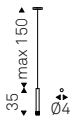

Stilo

Studio Kronos | 2016

Lampada a soffitto in acciaio verniciato bronzo satinato o cromo nero.

S2/6: attacco rotondo da 2 a 6 paralumi.

S7/12: attacco rotondo da 7 a 12 paralumi.

Lampadina inclusa.

Ceiling lamp with lampshade in satin bronze steel or black chrome steel.

S2/6: round ceiling plate for 2/6 lampshades.

S7/12: round ceiling plate for 7/12 lampshades.

Bulb included.

Socket 2/6