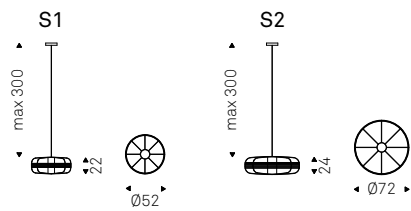

Galaxy

Oriano Favaretto | 2015

Lampada a soffitto con struttura in acciaio verniciato nero opaco o Nichel. Paralume in vetro borosilicato e rete di rame. Lampadina non inclusa.

Ceiling lamp with matt black painted steel or Nickel frame. Lampshade in borosilicate glass and copper net. Bulb not included.