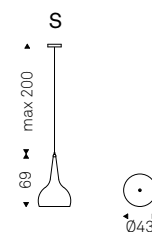

Byblos

Archirivolto | 2016

Lampada da soffitto con rivestimento in maglia elasticizzata nei colori cenere, smoke, graphite, nero o blu e struttura in metacrilato fumé. Lampadina non inclusa.

Ceiling lamp with smoked grey methacrylate frame. Lampshade in stretch knitted fabric in ash, smoke, graphite, black or blue colors. Bulb not included.