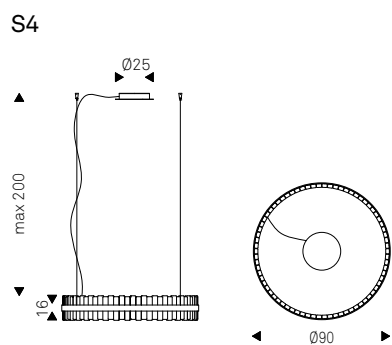

Phoenix

STC Studio | 2018

Lampada a soffitto con struttura in acciaio Nichel satinato ed elementi in vetro lavorati a mano. Illuminazione a led.

Ceiling lamp with satin Nickel steel frame and handmade glass elements. Led lights.