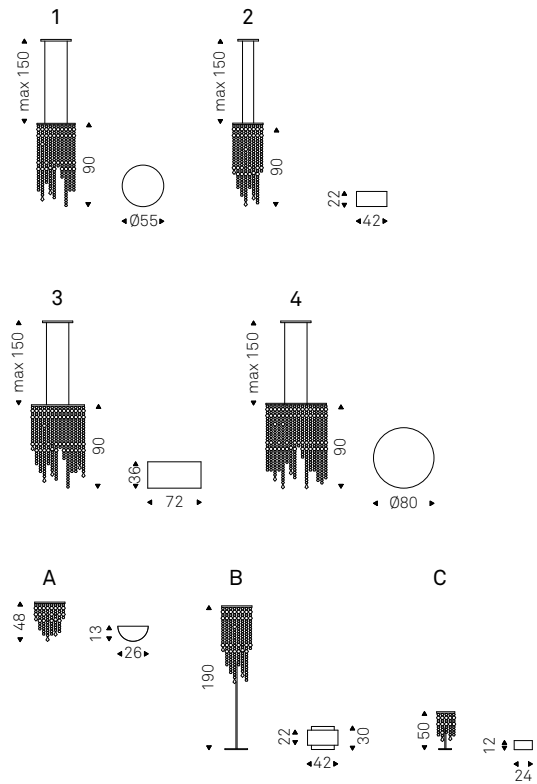

Venezia

Emanuele Zenere | 2007

Lampade da soffitto, parete (A), da terra (B) e da tavolo (C) con telaio in acciaio cromato; paralume composto da pendagliere in cristallo. Lampadine incluse.

Ceiling, wall (A), floor lamp (B) and table (C) with chromed steel frame; lampshade made of glass pendants. Bulbs included.

VENEZIA 3 lamps - SPYDER WOOD S table with graphite base and Canaletto walnut top - TOSCA chairs in soft leather 942 fango and Canaletto walnut frame - WALLY bookcases in graphite - MAPOON rug