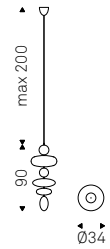

Baban

Andrea Lucatello | 2015

Lampada a soffitto con struttura in acciaio cromo nero e paralume in vetro borosilicato trasparente, fumé e arancione.
Lampadina inclusa.

Ceiling lamp with black chrome steel frame. Lampshade in transparent, smoked and orange borosilicate glass.
Bulb included.