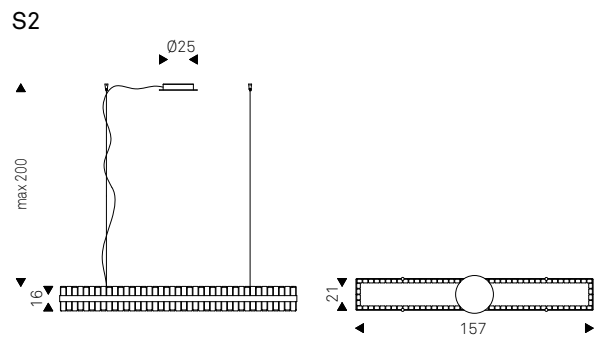

Phoenix

STC Studio | 2018

Lampada a soffitto con struttura in acciaio Nichel satinato ed elementi in vetro lavorati a mano. Illuminazione a led.

Ceiling lamp with satin Nickel steel frame and handmade glass elements. Led lights.