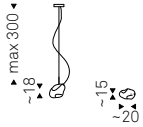

Cloudine

Oriano Favaretto | 2018

Lampada a soffitto con paralume in cristallo Irìde o fumé.
Attacco a soffitto in acciaio cromo nero.
S2/12: attacco rotondo da 2 a 12 paralumi.
Lampadina inclusa.

Ceiling lamp with lampshade in Irìde glass or fumé glass.
Ceiling plate in black chrome steel.
S2/12: round ceiling plate for 2/12 lampshades.
Bulb included.

Socket 2/12