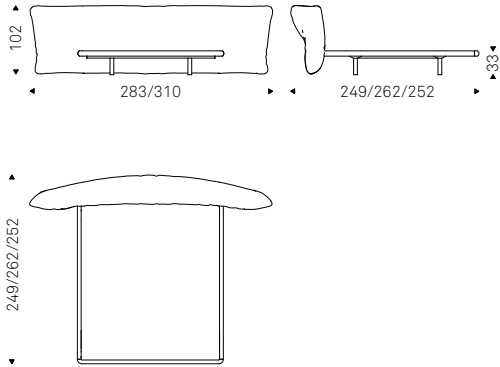

Marlon

Archirivolto | 2019

Letto con struttura in legno noce Canaletto o frassino tinto rovere bruciato. Testiera rivestita in tessuto, synthetic nubuck, micro nubuck, ecopelle o pelle nei colori come da campionario. Rete inclusa.

Bed with Canaletto walnut or burned oak stained ashwood frame. Headboard covered in fabric, synthetic nubuck, micro nubuck, synthetic leather or soft leather as per sample card. Slats included.

MARLON bed in fabric B236 and Canaletto walnut structure - BILLY coffee table with black base and bronze mirrored glass top - SUNSET A table lamp - CHENNAI rug