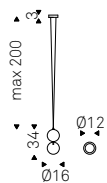

Apollo

Oriano Favaretto | 2015

Lampada a soffitto con paralume composto da 2 sfere in vetro borosilicato. Sfera inferiore in vetro trasparente e sfera superiore verniciata cromo, rame, bronzo o trasparente. Attacco a soffitto in acciaio inox.

S1: attacco singolo.

S5: attacco rettangolare per 5 paralumi.

S8R: attacco rotondo per 8 paralumi.

S8oval: attacco ovale per 8 paralumi.

Lampadina inclusa.

Ceiling lamp with lampshade made of 2 borosilicate glass spheres. Lower sphere in transparent glass and upper sphere in transparent glass or painted chrome, copper, bronze. Ceiling fixing in stainless steel.

S1: single plate.

S5: rectangular ceiling plate for 5 lampshades.

S8R: round ceiling plate for 8 lampshades.

S8oval: oval ceiling plate for 8 lampshades.

Bulb included.

Socket 1