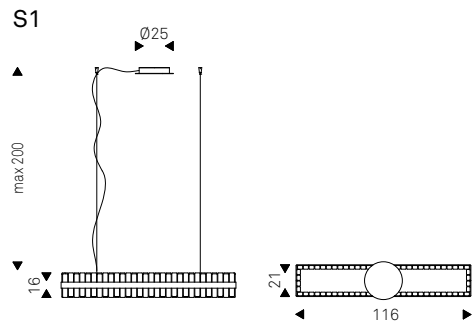

Phoenix

STC Studio | 2018

Lampada a soffitto con struttura in acciaio Nichel satinato ed elementi in vetro lavorati a mano. Illuminazione a led.

Ceiling lamp with satin Nickel steel frame and handmade glass elements. Led lights.