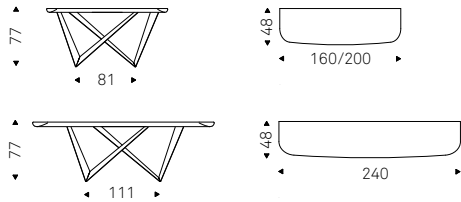

Westin Wood-C

Giorgio Cattelan - Paolo Cattelan | 2019

Consolle con base in acciaio verniciato gofrato titanio, bronzo, graphite, bianco, nero, mix, Brushed Bronze o Brushed Grey. Piano in noce Canaletto con profilo inferiore arrotondato e verniciato Brushed Grey o Olmo tinto poro aperto nero opaco con profilo inferiore arrotondato verniciato Brushed Bronze. Fissaggio a parete necessario.

Console with base in titanium, bronze, graphite, white, black or mix embossed lacquered steel, Brushed Bronze or Brushed Grey steel. Top in Canaletto walnut with Brushed Grey lacquered and rounded lower profile or elm open pore matt black with Brushed Bronze lacquered and rounded lower profile. Wall anchorage is necessary.

WESTIN WOOD-C 200 console with black base, matt black elm top and brushed grey profile - TRESOR shelves with black frame and mirror in bronze mirrored glass