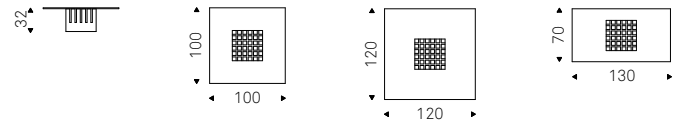

Scacco

Philip Jackson | 1986

Tavolino con base in marmo bianco Carrara.
Piano in cristallo trasparente.

Coffee table with white Carrara marble base.
Clear glass top.

SCACCO coffee table with
white Carrara marble base and
clear glass top