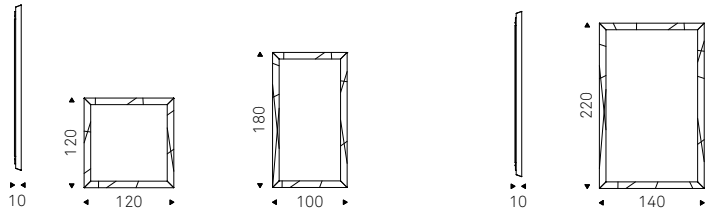

Taxedo - Taxedo Magnum

Paolo Cattelan | 2014

Specchio da parete o da terra in cristallo specchiato o specchiato fumé con cornice rivestita in ecopelle o pelle nei colori come da campionario.

Wall or floor mirror in mirrored or fumé mirrored glass with frame covered in synthetic leather or soft leather as per sample card.