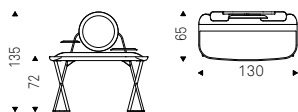

Cocoon Trousse Keramik

Paolo Cattelan | 2020

Console da trucco con base in acciaio verniciato goffrato titanio, bronzo o nero. Piano in ceramica Marmi nei colori Alabastro, Supreme, Ardesia, Golden Calacatta opaco, Golden Calacatta lucido, Portoro opaco, Portoro lucido, Sahara Noir lucido, Emperador, Makalu, Breccia, Arenal o Zefiro con profilo inferiore arrotondato e verniciato Brushed Bronze o Brushed Grey e gola portaoggetti in metallo verniciato Brushed Bronze o Brushed Grey. Specchiera in acciaio verniciato goffrato titanio, bronzo, nero, Brushed Bronze o Brushed Grey con supporti laterali e ripiani in acciaio verniciato goffrato titanio, bronzo o nero. Illuminazione a led.

Dressing desk with base in titanium, bronze or black embossed lacquered steel. Top in ceramic Marmi Alabastro, Supreme, Ardesia, matt Golden Calacatta, glossy Golden Calacatta, matt Portoro, glossy Portoro, glossy Sahara Noir, Emperador, Makalu, Breccia, Arenal or Zefiro with Brushed Bronze or Brushed Grey lacquered and rounded lower profile and grooved tray in Brushed Bronze or Brushed Grey lacquered steel. Mirror with frame in titanium, bronze, black, Brushed bronze or Brushed Grey embossed lacquered steel with lateral supports and shelves in titanium, bronze or black embossed lacquered steel. LED light.