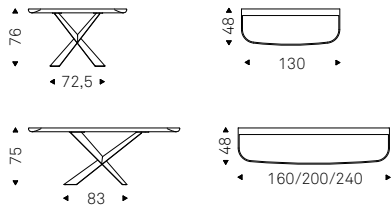

Terminal Keramik Premium Consolle

Paolo Cattelan | 2019

Consolle con base in acciaio verniciato gofrato titanio, bronzo, graphite, nero, Brushed Bronze o Brushed Grey. Piano in ceramica Marmi nei colori Alabastro, Supreme, Ardesia, Golden Calacatta opaco, Golden Calacatta lucido, Portoro opaco, Portoro lucido, Sahara Noir lucido, Emperador, Makalu, Breccia, Arenal o Zefiro con profilo inferiore arrotondato e verniciato Brushed Bronze o Brushed Grey. Fissaggio a parete necessario. Il piano ha lo spessore di 5cm.

Console with base in titanium, bronze, graphite or black embossed lacquered steel, Brushed Bronze or Brushed Grey. Top in ceramic Marmi Alabastro, Supreme, Ardesia, matt Golden Calacatta, glossy Golden Calacatta, matt Portoro, glossy Portoro, glossy Sahara Noir, Emperador, Makalu, Breccia, Arenal or Zefiro with Brushed Bronze or Brushed Grey lacquered and rounded lower profile. Wall anchorage is necessary. Top thickness is 5cm.

- ◀ TERMINAL KERAMIK PREMIUM 130 console with brushed grey base, arenal ceramic top and brushed grey profile
- TERMINAL KERAMIK PREMIUM 200 console with brushed bronze base, makalu ceramic top and brushed bronze profile - WISH mirror with brushed bronze frame