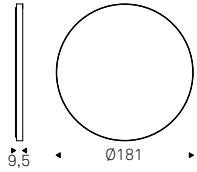

Wish Magnum

Paolo Cattelan | 2019

Specchio da parete in cristallo specchiato. Cornice in acciaio verniciato gofrato titanio o nero, Brushed Bronze o Brushed Grey.

Wall mirror. Frame in titanium or black embossed lacquered steel, Brushed Bronze or Brushed Grey.