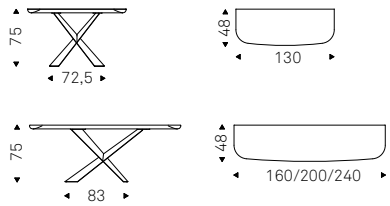

Terminal Wood-C Consolle

Paolo Cattelan | 2019

Consolle con base in acciaio verniciato gofrato titanio, bronzo, graphite, nero, Brushed Bronze o Brushed Grey. Piano in noce Canaletto con profilo inferiore arrotondato e verniciato Brushed Grey o Olmo tinto poro aperto nero opaco con profilo inferiore arrotondato verniciato Brushed Bronze. Fissaggio a parete necessario.

Console with base in titanium, bronze, graphite or black embossed lacquered steel, Brushed Bronze or Brushed Grey. Top in Canaletto walnut with Brushed Grey lacquered and rounded lower profile or elm open pore matt black with Brushed Bronze lacquered and rounded lower profile. Wall anchorage is necessary.