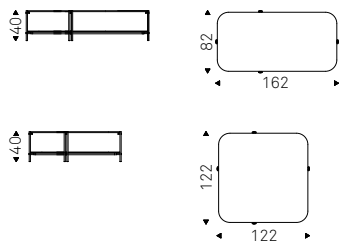

Biplane

Paolo Cattelan | 2017

Tavolino con struttura in acciaio verniciato gofrato titanio o nero. Piano superiore in cristallo trasparente o fumé. Piano inferiore in ceramica Marmi Ardesia, Emperador, Makalu, Breccia o Arenal. Particolari in bronzo.

Coffee table with embossed titanium or black painted steel structure. Clear or fumé glass upper top and Marmi Ardesia, Emperador, Makalu, Breccia or Arenal ceramic lower top. Brass details.

BIPLANE coffee table with titanium base, clear glass upper top and makalu ceramic lower top - AIRPORT bookcase with black structure and burned oak shelves - RADJA rugs - STING coffee tables with black base and calacatta ceramic top