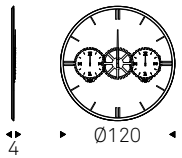

Times

Andrea Lucatello | 2014

Specchio/orologio in cristallo serigrafato specchiato o specchiato fumé con particolari in acciaio.

Mirror/clock in silk-screen printing, mirrored or fumé glass with steel details.