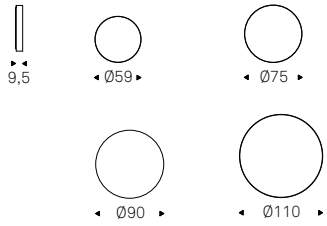

Wish

Paolo Cattelan | 2015

Specchio da parete in cristallo specchiato. Cornice in acciaio verniciato goffrato titanio, graphite o nero, Brushed Bronze o Brushed Grey.

Wall mirror. Frame in titanium, graphite or black embossed lacquered steel, Brushed Bronze or Brushed Grey.