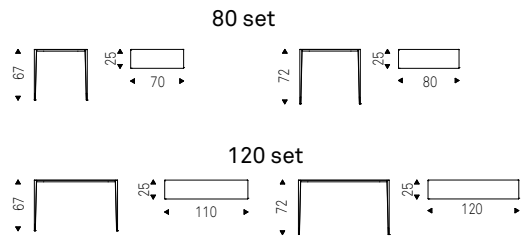

Etoile

Giorgio Cattelan | 2020

Coppia di consolle con due altezze, struttura in acciaio verniciato Brushed Brass, Brushed Bronze o Brushed Grey e particolari in ottone.

Pair of consoles in two heights, structure in Brushed Brass, Brushed Bronze or Brushed Grey lacquered steel and brass details.