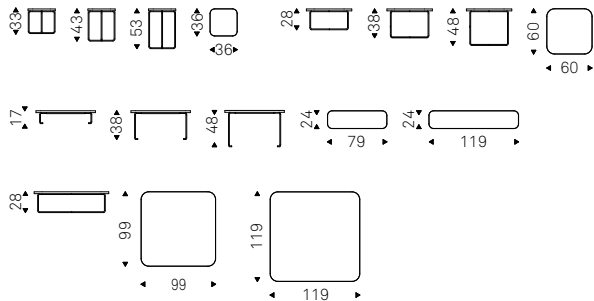

BENNY 36x36 coffee table with bronze base, bronze mirrored glass top and brushed bronze profile - BENNY KERAMIK 36x36 coffee tables with bronze base, matt portoro ceramic top and brushed bronze profile