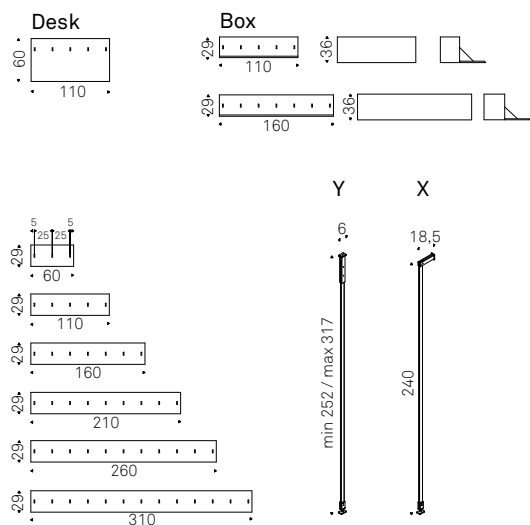

Airport

Giorgio Cattelan | 2014

Libreria componibile con fissaggio a muro o a soffitto. Montanti e staffe in acciaio verniciato gofrato titanio, bronzo, graphite, bianco o nero. Ripiani e contenitori in legno verniciato gofrato graphite, bianco, in noce Canaletto, rovere bruciato, Brushed Bronze o Brushed Grey.

Modular wall- or ceiling-hanging bookcase. Brackets and pillars in titanium, bronze, graphite, white or black embossed lacquered steel. Shelves and containers in Canaletto walnut, burned oak, embossed graphite or white painted wood, Brushed Bronze or Brushed Grey.

◀ AIRPORT desk with graphite structure and Canaletto walnut shelves

▶ AIRPORT with black structure and burned oak shelves - INDY 111 chair in polyurethane P02 lino and titanium base - LAMPO B lamp in black - MUMBAI rug