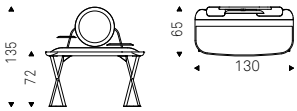

Cocoon Trousse Leather

Paolo Cattelan | 2020

Console da trucco con base in acciaio verniciato goffrato titanio, bronzo o nero. Piano in cuoio come da campionario con profilo inferiore arrotondato e verniciato Brushed Bronze o Brushed Grey e gola portaoggetti in metallo verniciato Brushed Bronze o Brushed Grey. Specchiera in acciaio verniciato goffrato titanio, bronzo, nero, Brushed Bronze o Brushed Grey con supporti laterali e ripiani in acciaio verniciato goffrato titanio, bronzo o nero. Illuminazione a led.

Dressing desk with base in titanium, bronze or black embossed lacquered steel. Top in leather as per sample card with Brushed Bronze or Brushed Grey lacquered and rounded lower profile and grooved tray in Brushed Bronze or Brushed Grey lacquered steel. Mirror with frame in titanium, bronze, black, Brushed bronze or Brushed Grey embossed lacquered steel with lateral supports and shelves in titanium, bronze or black embossed lacquered steel. LED light.

COCOON TROUSSE LEATHER
desk with bronze base, leather 88
tabacco top and brushed bronze
profile - PANCHO coffee table in
brushed bronze - MAREK rug - CIRO
nightstand with burned oak structure
and soft leather 951 castoro inserts