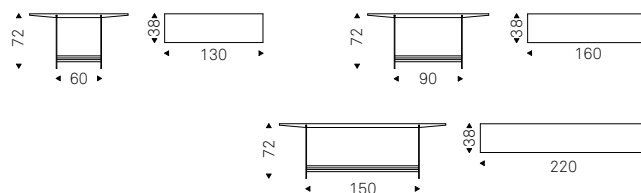

Trevi

Studio Kronos | 2017

Consolle con base in acciaio verniciato goffrato titanio o nero. Piano in noce Canaletto o rovere bruciato.

Console with base in titanium or black embossed lacquered steel. Top in Canaletto walnut or burned oak.

TREVI 220 console with black base and Canaletto walnut top - HAWAII E mirrors in bronze, mirrored and fumé mirrored glass - SABLIER A table lamp - MUMBAI rug