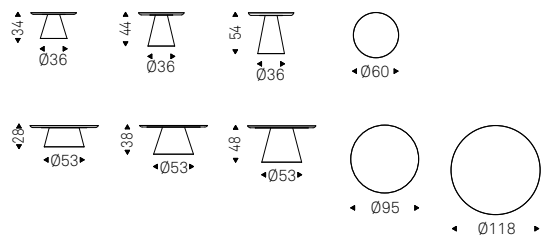

174

Amerigo

Giorgio Cattelan | 2019

Tavolino con base in metallo verniciato gofrato titanio e piano in metallo Brushed Brass, Brushed Bronze o Brushed Grey.

Coffee table with base in titanium embossed lacquered steel and top in Brushed Brass, Brushed Bronze or Brushed Grey lacquered steel.