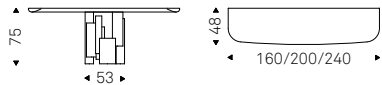

Skyline Wood-C Console

Brogiato Traverso - Paolo Cattelan | 2019

Console con base in acciaio verniciato gofrato titanio, graphite o nero. Piano in noce Canaletto con profilo inferiore arrotondato e verniciato Brushed Grey o Olmo tinto poro aperto nero opaco con profilo inferiore arrotondato verniciato Brushed Bronze. Fissaggio a parete necessario.

Console with base in titanium, graphite or black embossed lacquered steel. Top in Canaletto walnut with Brushed Grey lacquered and rounded lower profile or elm open pore matt black with Brushed Bronze lacquered and rounded lower profile. Wall anchorage is necessary.

SKYLINE WOOD-C 240 console with graphite base, matt black elm top and brushed bronze profile