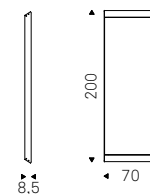

Excalibur

Paolo Cattelan | 2015

Specchio da parete con cornice in massello di noce Canaletto e acciaio verniciato gofrato graphite o nero. Lo specchio è fornito di staffe per il fissaggio sia orizzontale che verticale.

Wall mirror with frame in solid Canaletto walnut and graphite or black embossed lacquered steel. Mirror is equipped with plates for both horizontal and vertical installation.