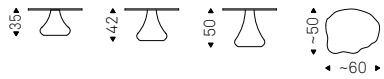

Rio

Giorgio Cattelan | 2013

Tavolino con base in alluminio verniciato gofrato graphite o bianco. Piano in MDF impiallacciato con sezione di tronco d' albero di noce. Misure del piano indicative, ogni pezzo è unico e diverso nella forma e nella misura.

Coffee table with base in graphite or white embossed lacquered aluminium. MDF veneered top in log section of walnut tree trunk. Aproximate sizes of the top, each piece is unique and different in shape and size.