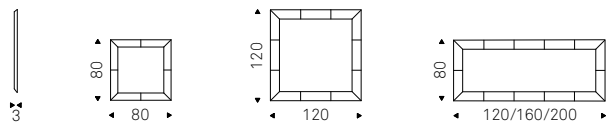

Regal

Giorgio Cattelan | 2000

Specchio a parete con cornice specchiata o tutto fumé. Non per appoggio a terra. Lo specchio è fornito di staffe per il fissaggio sia orizzontale che verticale.

Wall mirror with mirrored frame or all fumé. Not suitable to be laid on the floor. Mirror is equipped with plates for horizontal or vertical installation.