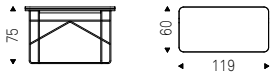

Wolf Wood

Paolo Cattelan | 2019

Scrivania con base e cornice del top in acciaio verniciato goffrato titanio o nero, o con base in acciaio verniciato goffrato nero e cornice del top in Brushed Bronze. Piano in noce Canaletto o rovere bruciato.

Desk with base and top frame in titanium or black embossed lacquered steel, or with base in black embossed lacquered steel and Brushed Bronze top frame. Top in Canaletto walnut or burned oak.

◀ WOLF WOOD desk with black base, Canaletto walnut top and black profile
▶ WOLF WOOD desk with black base, burned oak top and black profile - WILMA chair in soft leather 951 castoro - MUMBAI rug - FISHERMAN lamp in black - JOKER bookcases in titanium