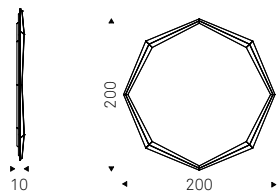

Emerald Magnum

Paolo Cattelan | 2017

Specchio da parete o da terra tutto in cristallo specchiato o specchiato fumè.

Wall mounted or floor standing mirror in mirrored glass or fumé glass.

EMERALD MAGNUM mirror in mirrored glass - DUMBO chair in soft leather 948 lino and matt black frame - MUMBAI rug