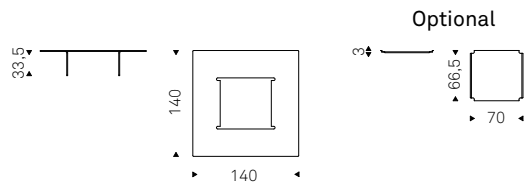

Carrè

Giorgio Cattelan | 2018

Tavolino in cristallo trasparente curvato. Optional vassoio inox.

Coffee table in curved clear glass. Optional stainless steel tray.

CARRÈ coffee table in clear glass with stainless steel tray