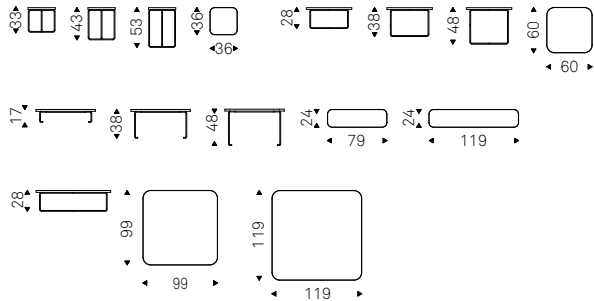

Benny

Studio Kronos | 2019

Tavolino con struttura in acciaio verniciato gofrato titanio o nero, o con base in Bronze e cornice del top in Brushed Bronze. Piano in cristallo specchiato bronzo.

Coffee table with frame in embossed titanium or black lacquered steel, or with base in Bronze and Brushed Bronze top frame. Mirrored bronze glass top.

Benny Keramik

Studio Kronos | 2019

Tavolino con struttura in acciaio verniciato gofrato titanio o nero, o con base in Bronze e cornice del top in Brushed Bronze. Piano in ceramica Marmi nei colori Alabastro, Supreme, Ardesia, Golden Calacatta opaco, Golden Calacatta lucido, Portoro opaco, Portoro lucido, Sahara Noir lucido, Emperador, Makalu, Breccia, Arenal o Zefiro.

Coffee table with frame in embossed titanium or black lacquered steel, or with base in Bronze and Brushed Bronze top frame. Marmi Alabastro, Supreme, Ardesia, matt Golden Calacatta, glossy Golden Calacatta, matt Portoro, glossy Portoro, glossy Sahara Noir, Emperador, Makalu, Breccia, Arenal or Zefiro ceramic top.