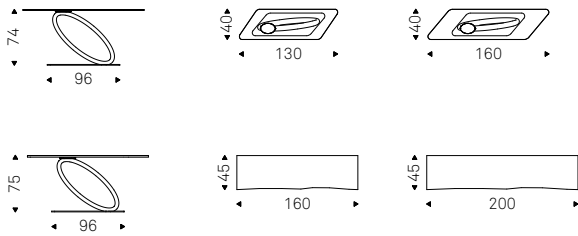

Etoile

Giorgio Cattelan | 2020

Coppia di consolle con due altezze, struttura in acciaio verniciato Brushed Brass, Brushed Bronze o Brushed Grey e particolari in ottone.

Pair of consoles in two heights, structure in Brushed Brass, Brushed Bronze or Brushed Grey lacquered steel and brass details.