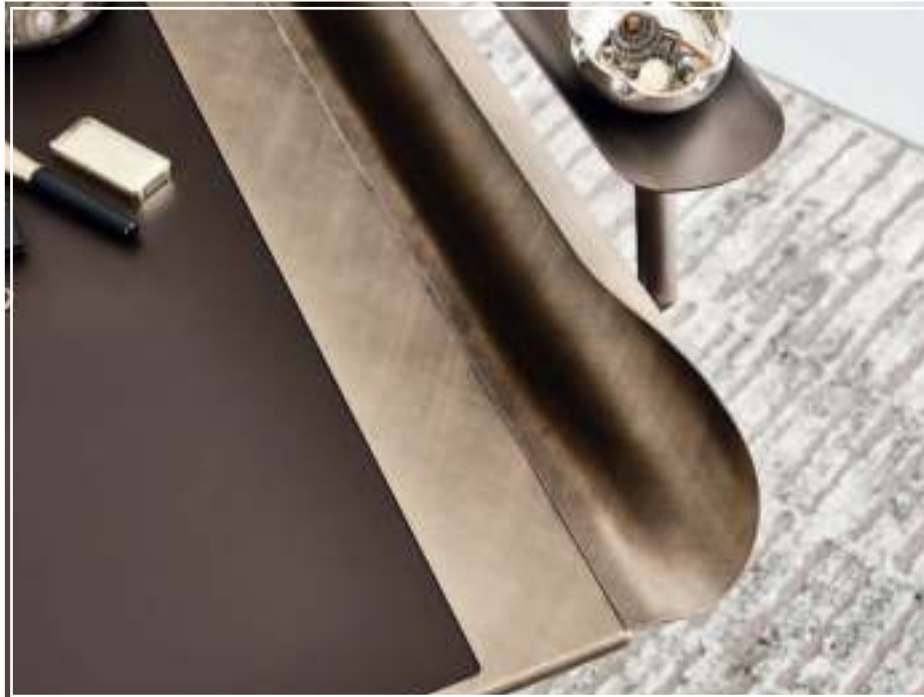

Cocoon Trousse Leather

COCOON TROUSSE LEATHER
desk with bronze base, leather 88
tabacco top and brushed bronze
profile - PANCHO coffee table in
brushed bronze - MAREK rug