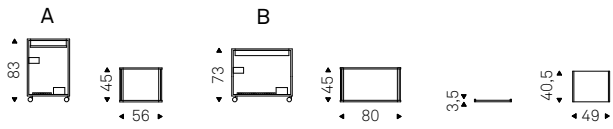

Mojito Wood

Marino Burba | 2014

Carrello bar con telaio verniciato gofrato graphite e piani in legno noce Canaletto.

Trolley bar with graphite embossed lacquered steel frame. Tops in Canaletto walnut wood.