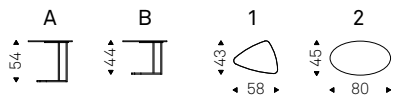

Pat

Silver Studio | 2012

Tavolino con base in acciaio cromato, verniciato graphite o bianco opaco. Piano in cristallo 8mm temperato extrachiaro verniciato bianco o graphite.

Coffee table with chromed steel base, matt graphite or white painted steel. Top in 8mm extra clear white or graphite painted tempered glass.