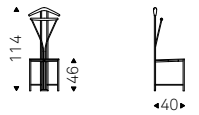

Yannik

Andrea Lucatello | 2015

Servetto con struttura in acciaio verniciato nero opaco e massello di noce Canaletto. Seduta in frassino verniciato nero opaco o rivestita in pelle nei colori come da campionario.

Valet stand with frame in matt black steel and solid Canaletto walnut. Seat in black painted ashwood or covered in soft leather as per sample card.