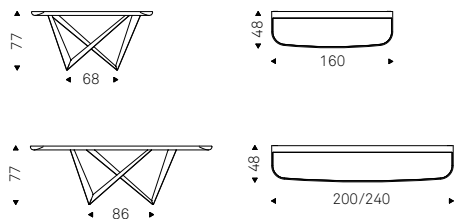

Westin Keramik Premium

Giorgio Cattelan - Paolo Cattelan | 2019

Consolle con base in acciaio verniciato gofrato titanio, bronzo, graphite, bianco, nero, mix, Brushed Bronze o Brushed Grey. Piano in ceramica Marmi nei colori Alabastro, Supreme, Ardesia, Golden Calacatta opaco, Golden Calacatta lucido, Portoro opaco, Portoro lucido, Sahara Noir lucido, Emperador, Makalu, Breccia, Arenal o Zefiro con profilo inferiore arrotondato e verniciato Brushed Bronze o Brushed Grey. Fissaggio a parete necessario. Il piano ha lo spessore di 5cm.

Console with base in titanium, bronze, graphite, white, black or mix embossed lacquered steel, Brushed Bronze or Brushed Grey. Top in ceramic Marmi Alabastro, Supreme, Ardesia, matt Golden Calacatta, glossy Golden Calacatta, matt Portoro, glossy Portoro, glossy Sahara Noir, Emperador, Makalu, Breccia, Arenal or Zefiro with Brushed Bronze or Brushed Grey lacquered and rounded lower profile. Wall anchorage is necessary. Top thickness is 5cm.

WESTIN KERAMIK PREMIUM 200
console with black base, glossy
portoro ceramic top and brushed
bronze profile - GLENN mirror in
mirrored glass