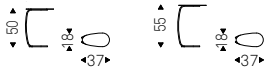

Yago

Studio Kronos | 2019

Tavolino fianco divano con base e piano in acciaio verniciato goffrato titanio, Brushed Bronze o Brushed Grey.

Side table with frame and top in titanium embossed lacquered steel, Brushed Bronze or Brushed Grey.

◀ YAGO coffee tables in brushed grey - MAREK rug
▶ YAGO coffee tables in brushed bronze - RADJA rug