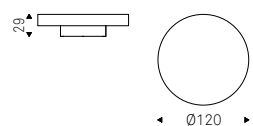

Arena

Yasuhiro Shito | 2020

Tavolino con base in acciaio verniciato gofrato nero e piano verniciato Brushed Bronze o Brushed Grey.

Nelle versioni Bond e Double Bond il tavolino principale è affiancato da uno o due tavolini con base in acciaio verniciato gofrato nero, colonna in acciaio verniciato Brushed Bronze o Brushed Grey e piano girevole in cristallo bisellato fumè.

Coffee table with black embossed lacquered steel base and top in Brushed Bronze or Brushed Grey lacquered steel.

In Bond and Double Bond versions, main coffee table is sided by one or two coffee tables with base in black embossed lacquered steel, column in Brushed Bronze or Brushed Grey lacquered steel and swivelling fumé beveled glass top.