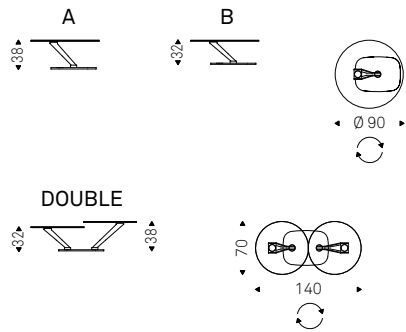

Viper

Emanuele Zenere | 2015

Tavolino con base in acciaio verniciato goffrato graphite.
Uno o due piani girevoli in cristallo trasparente o fumé.

Coffee table with base in graphite embossed lacquered steel.
One or two swiveling clear or fumé glass tops.