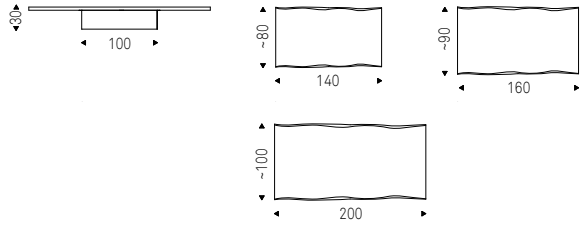

Idem

Philip Jackson | 2019

Tavolino con struttura in metallo verniciato gofrato graphite e piano in noce Canaletto, rovere bruciato o rovere naturale con bordi irregolari in massello.

Coffee table with frame in graphite embossed lacquered steel and top in Canaletto walnut, burned oak or natural oak with irregular solid wood edges.