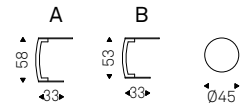

Zen

Giorgio Cattelan | 2004

Tavolino con base in acciaio inox lucido e gamba in massello di faggio tinto wenghè. Piano in acciaio inox lucido o in cristallo trasparente.

Side table with polished stainless steel base and leg in wenghè stained solid beech. Top in polished stainless steel or in clear glass.