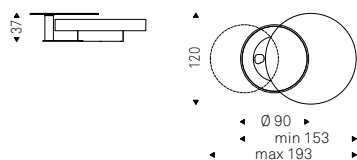

Arena

Yasuhiro Shito | 2020

Tavolino con base in acciaio verniciato gofrato nero e piano verniciato Brushed Bronze o Brushed Grey.

Nelle versioni Bond e Double Bond il tavolino principale è affiancato da uno o due tavolini con base in acciaio verniciato gofrato nero, colonna in acciaio verniciato Brushed Bronze o Brushed Grey e piano girevole in cristallo bisellato fumè.

Coffee table with black embossed lacquered steel base and top in Brushed Bronze or Brushed Grey lacquered steel.

In Bond and Double Bond versions, main coffee table is sided by one or two coffee tables with base in black embossed lacquered steel, column in Brushed Bronze or Brushed Grey lacquered steel and swivelling fumé beveled glass top.

Arena Bond

Arena Double Bond

◀ ARENA coffee table in brushed grey
▶ ARENA BOND coffee table in brushed bronze - Version BOND coffee table with black base, brushed bronze column and fumé glass top - BILLY KERAMIK side tables with black base and zefiro ceramic top - HEAVEN lamp - MUMBAI rugs - LATITUDE bookcases in bronze