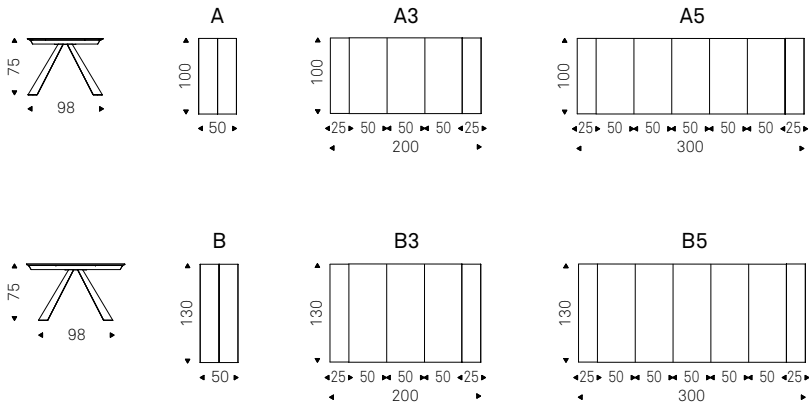

Convivium Console

Giorgio Cattelan | 2013

Consolle allungabile con base in acciaio verniciato gofrato titanio, bronzo, graphite o bianco. Piano e prolunghe in laminato bianco climb, ossido grigio, noce o cemento. Inclusa borsa porta prolunghe.

Extendible console with base in titanium, bronze, graphite or white embossed lacquered steel. Top and extensions in white climb, grey oxide, walnut or cement laminated wood. Bag for extensions included.

CONVIVIUM B extendible console with titanium base and cement laminated top - FISHERMAN wall lamps in black - PINKO POUF in soft leather 953 ardesia