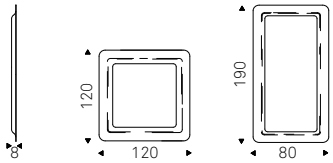

Glenn

Philip Jackson | 2017

Specchio da parete o da terra tutto in cristallo specchiato, specchiato fumé o specchiato bronzo. Lo specchio è fornito di staffe per il fissaggio sia orizzontale che verticale.

Wall or floor mirror in mirrored, smoked grey or bronze mirrored glass. Mirror is equipped with plates for horizontal or vertical installation.