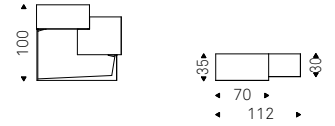

Portos

Andrea Lucatello | 2015

Mobile bar in legno verniciato graphite opaco e noce Canaletto con interno specchiato e portabicchieri. Base in acciaio verniciato goffrato graphite. Con luce a LED. Fissaggio a parete necessario.

Bar unit in Canaletto walnut and matt graphite painted wood with mirrored internal frame and glass holder. Base in graphite embossed lacquered steel. LED light. Wall anchorage is required.