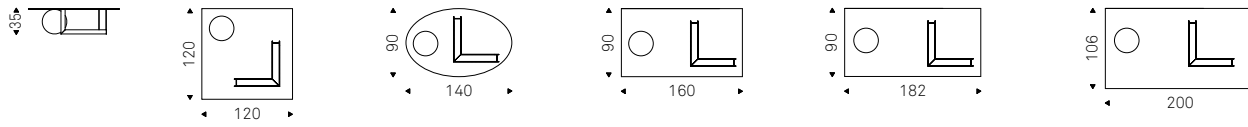

Coffee table with transparent varnished metal base and Travertine sphere. Top in clear glass.

LEVANTE coffee table with transparent varnished metal base, Travertine marble sphere and clear glass top - GIANO table - MAGDA A chair