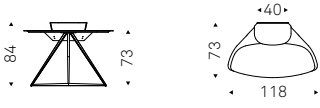

Storm

Andrea Lucatello | 2015

Scrittoio con struttura e piano in acciaio verniciato gofrato titanio, bronzo, graphite o bianco. Pad in cuoio nei colori come da campionario.

Desk with frame and top in titanium, bronze, graphite or white embossed lacquered steel. Leather pad as per sample card.

STORM desk with titanium frame and pad in leather 53 ardesia - PINKO
POUF in soft leather 951 castoro - WALLY bookcases