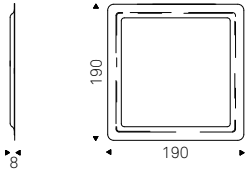

Glenn Magnum

Philip Jackson | 2017

Specchio da parete o da terra tutto in cristallo specchiato, specchiato fumé o specchiato bronzo.

Wall or floor mirror in mirrored, smoked grey or bronze mirrored glass.

GLENN MAGNUM mirror in bronze mirrored glass - TOKYO bookcase with black frame/shelves and Canaletto walnut inserts - CHENNAI rug