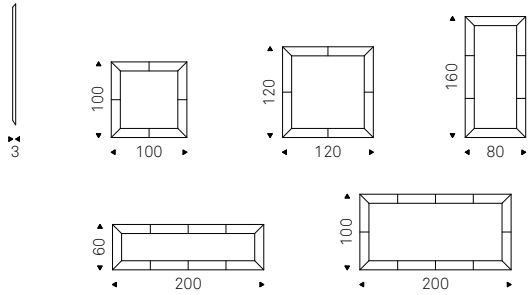

Mirror with frame covered in leather as per sample card. Mirror is equipped with plates for horizontal or vertical installation.

◀ PHOTO mirror with frame covered in leather 48 lino - SIPARIO coat hanger in white polyethylene
▶ PHOTO mirror with frame covered in leather 91 testa di moro