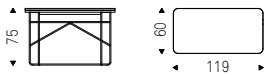

Wolf Keramik

Paolo Cattelan | 2019

Scrivania con base e cornice del top in acciaio verniciato goffrato titanio o nero, o con base in acciaio verniciato goffrato nero e cornice del top in Brushed Bronze. Piano in ceramica Marmi nei colori Alabastro, Supreme, Ardesia, Golden Calacatta opaco, Golden Calacatta lucido, Portoro opaco, Portoro lucido, Sahara Noir lucido, Emperador, Makalu, Breccia o Arenal.

Desk with base and top frame in titanium or black embossed lacquered steel, or with base in black embossed lacquered steel and Brushed Bronze top frame. Top in ceramic Marmi colors Alabastro, Supreme, Ardesia, matt Golden Calacatta, glossy Golden Calacatta, matt Portoro, glossy Portoro, glossy Sahara Noir, Emperador, Makalu, Breccia or Arenal.

◀ WOLF KERAMIK desk with black base, breccia ceramic top and black profile

▶ WOLF KERAMIK desk with black base, matt portoro ceramic top and brushed bronze profile - INDY 301-C chair in polyurethane P03 fango and black base - LAMPO C table lamp in titanium - PENDOLA A-B-C- shelves in graphite, white and Canaletto walnut