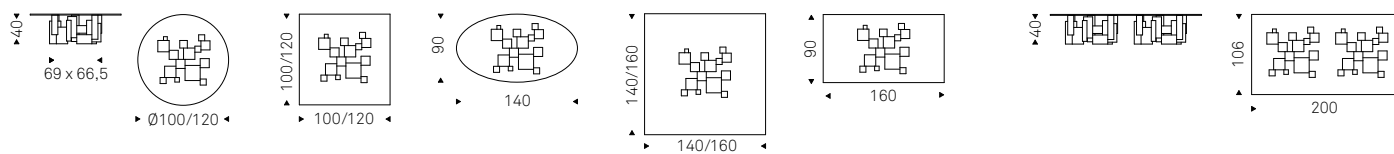

Skyline Tavolino

Brogliato Traverso | 2018

Tavolino con base in acciaio verniciato goffrato titanio, graphite o nero. Piano in cristallo trasparente.

Coffee table with titanium, graphite or black embossed lacquered steel base. Top in clear glass.

SKYLINE coffee table with titanium base and clear glass top - RADJA rug