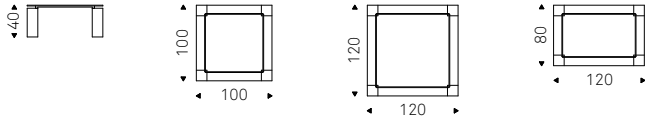

Dielle

Piero De Longhi | 1984

Tavolino con base in marmo bianco Carrara o nero Marquina. Barre metalliche nere o cromate. Piano in cristallo trasparente.

Coffee table with base in white Carrara or black Marquina marble. Chromed or black metal bars. Clear glass top.

DIELLE coffee table with white Carrara marble base, chromed metal bars and clear glass top - WALLY bookcases in white