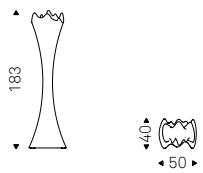

Sipario

Pierpaolo Zanchin | 2011

Appendiabiti in polietilene bianco.

Coat hanger in white polyethylene.