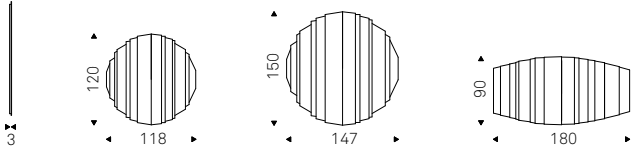

Stripes

Paolo Cattelan | 2009

Specchio da parete composto da listelli di cristallo specchiato accostati.

Wall mirror composed by mirrored glass bands.

STRIPES mirror in mirrored glass -
KAYAK sideboard in brushed grey