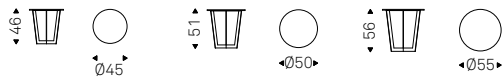

Jolly

Cà Nova Design | 2012

Tavolino con base in acciaio verniciato graphite o bianco opaco. Piano in cristallo 8mm temperato extrachiaro verniciato bianco, graphite o oyster.

Coffee table with matt graphite or white painted steel. Tempered top 8mm in extra clear white, graphite or oyster painted glass.