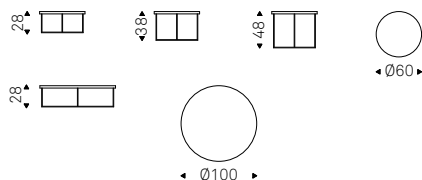

BILLY $\varnothing 60$ coffee table with bronze base, bronze mirrored glass top and brushed bronze profile - BILLY KERAMIK $\varnothing 60$ coffee table with bronze base, matt portoro ceramic top and brushed bronze profile
BILLY WOOD $\varnothing 60$ coffee table with bronze base, burned oak top and brushed bronze profile