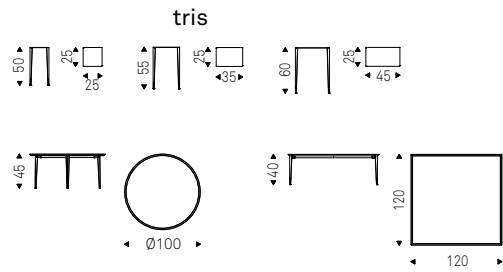

Tavolino con struttura in acciaio verniciato Brushed Brass, Brushed Bronze o Brushed Grey e particolari in ottone.

Coffee table with structure in Brushed Brass, Brushed Bronze or Brushed Grey lacquered steel and brass details.