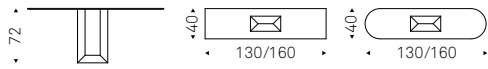

Diapason Consolle

Studio Diapason | 1986

Consolle con base in Travertino o bianco Carrara e piano in cristallo trasparente 12mm. Piano in appoggio.

Console with Travertine or white Carrara marble base. Clear glass 12mm. The top is laid on the base.

DIAPASON 130 console with Travertine marble base and clear glass top - MOMENT mirror/clock in fumé mirrored glass