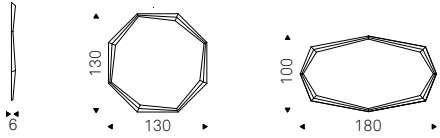

Emerald

Paolo Cattelan | 2008

Specchio da parete tutto in cristallo specchiato o specchiato fumè. Lo specchio è fornito di staffe per il fissaggio sia orizzontale che verticale.

Wall mounted mirror in mirrored glass or fumé glass. Mirror is equipped with plates for horizontal or vertical installation.

EMERALD mirror in fumé mirrored glass -
SKYLINE console with titanium base and
burned oak top