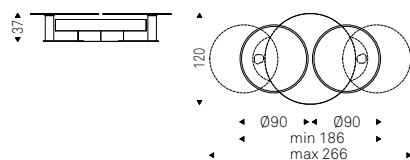

Arena Double Bond

◀ ARENA coffee table in brushed grey
▶ ARENA BOND coffee table in brushed bronze - Version BOND coffee table with black base, brushed bronze column and fumé glass top - BILLY KERAMIK side tables with black base and zefiro ceramic top - HEAVEN lamp - MUMBAI rugs - LATITUDE bookcases in bronze