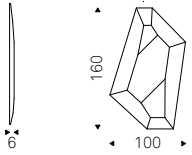

Diamond

Paolo Cattelan | 2008

Specchio da parete tutto in cristallo specchiato. Lo specchio è fornito di staffe per il fissaggio sia orizzontale che verticale.

Wall mirror in mirrored glass. Mirror is equipped with plates for horizontal or vertical installation.

DIAMOND mirror in mirrored glass
- ARIZONA sideboard in brushed
bronze