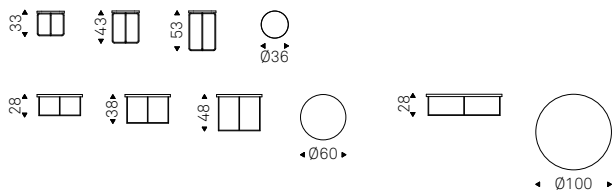

Billy Wood

Studio Kronos | 2013

Tavolino con struttura in acciaio verniciato gofrato titanio o nero, o con base in Bronze e cornice del top in Brushed Bronze. Piano in noce Canaletto, rovere bruciato o rovere naturale.

Coffee table with frame in embossed titanium or black lacquered steel, or with base in Bronze and Brushed Bronze top frame. Top in Canaletto walnut, burned oak or natural oak.