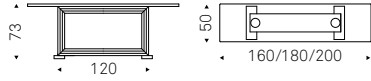

Monaco Console

Giorgio Cattelan | 2005

Console con base in noce Canaletto, rovere bruciato o acciaio inox lucido. Piedi in acciaio inox lucido. Piano con piastre in cristallo trasparente 15mm. Piccole irregolarità di riflessione sulla base in inox sono dovute alla lavorazione manuale.

Console with base in Canaletto walnut, burned oak or polished stainless steel. Polished stainless steel feet. Top with plates in 15mm clear glass. Small reflection irregularities on the stainless steel base are due to manual processing.