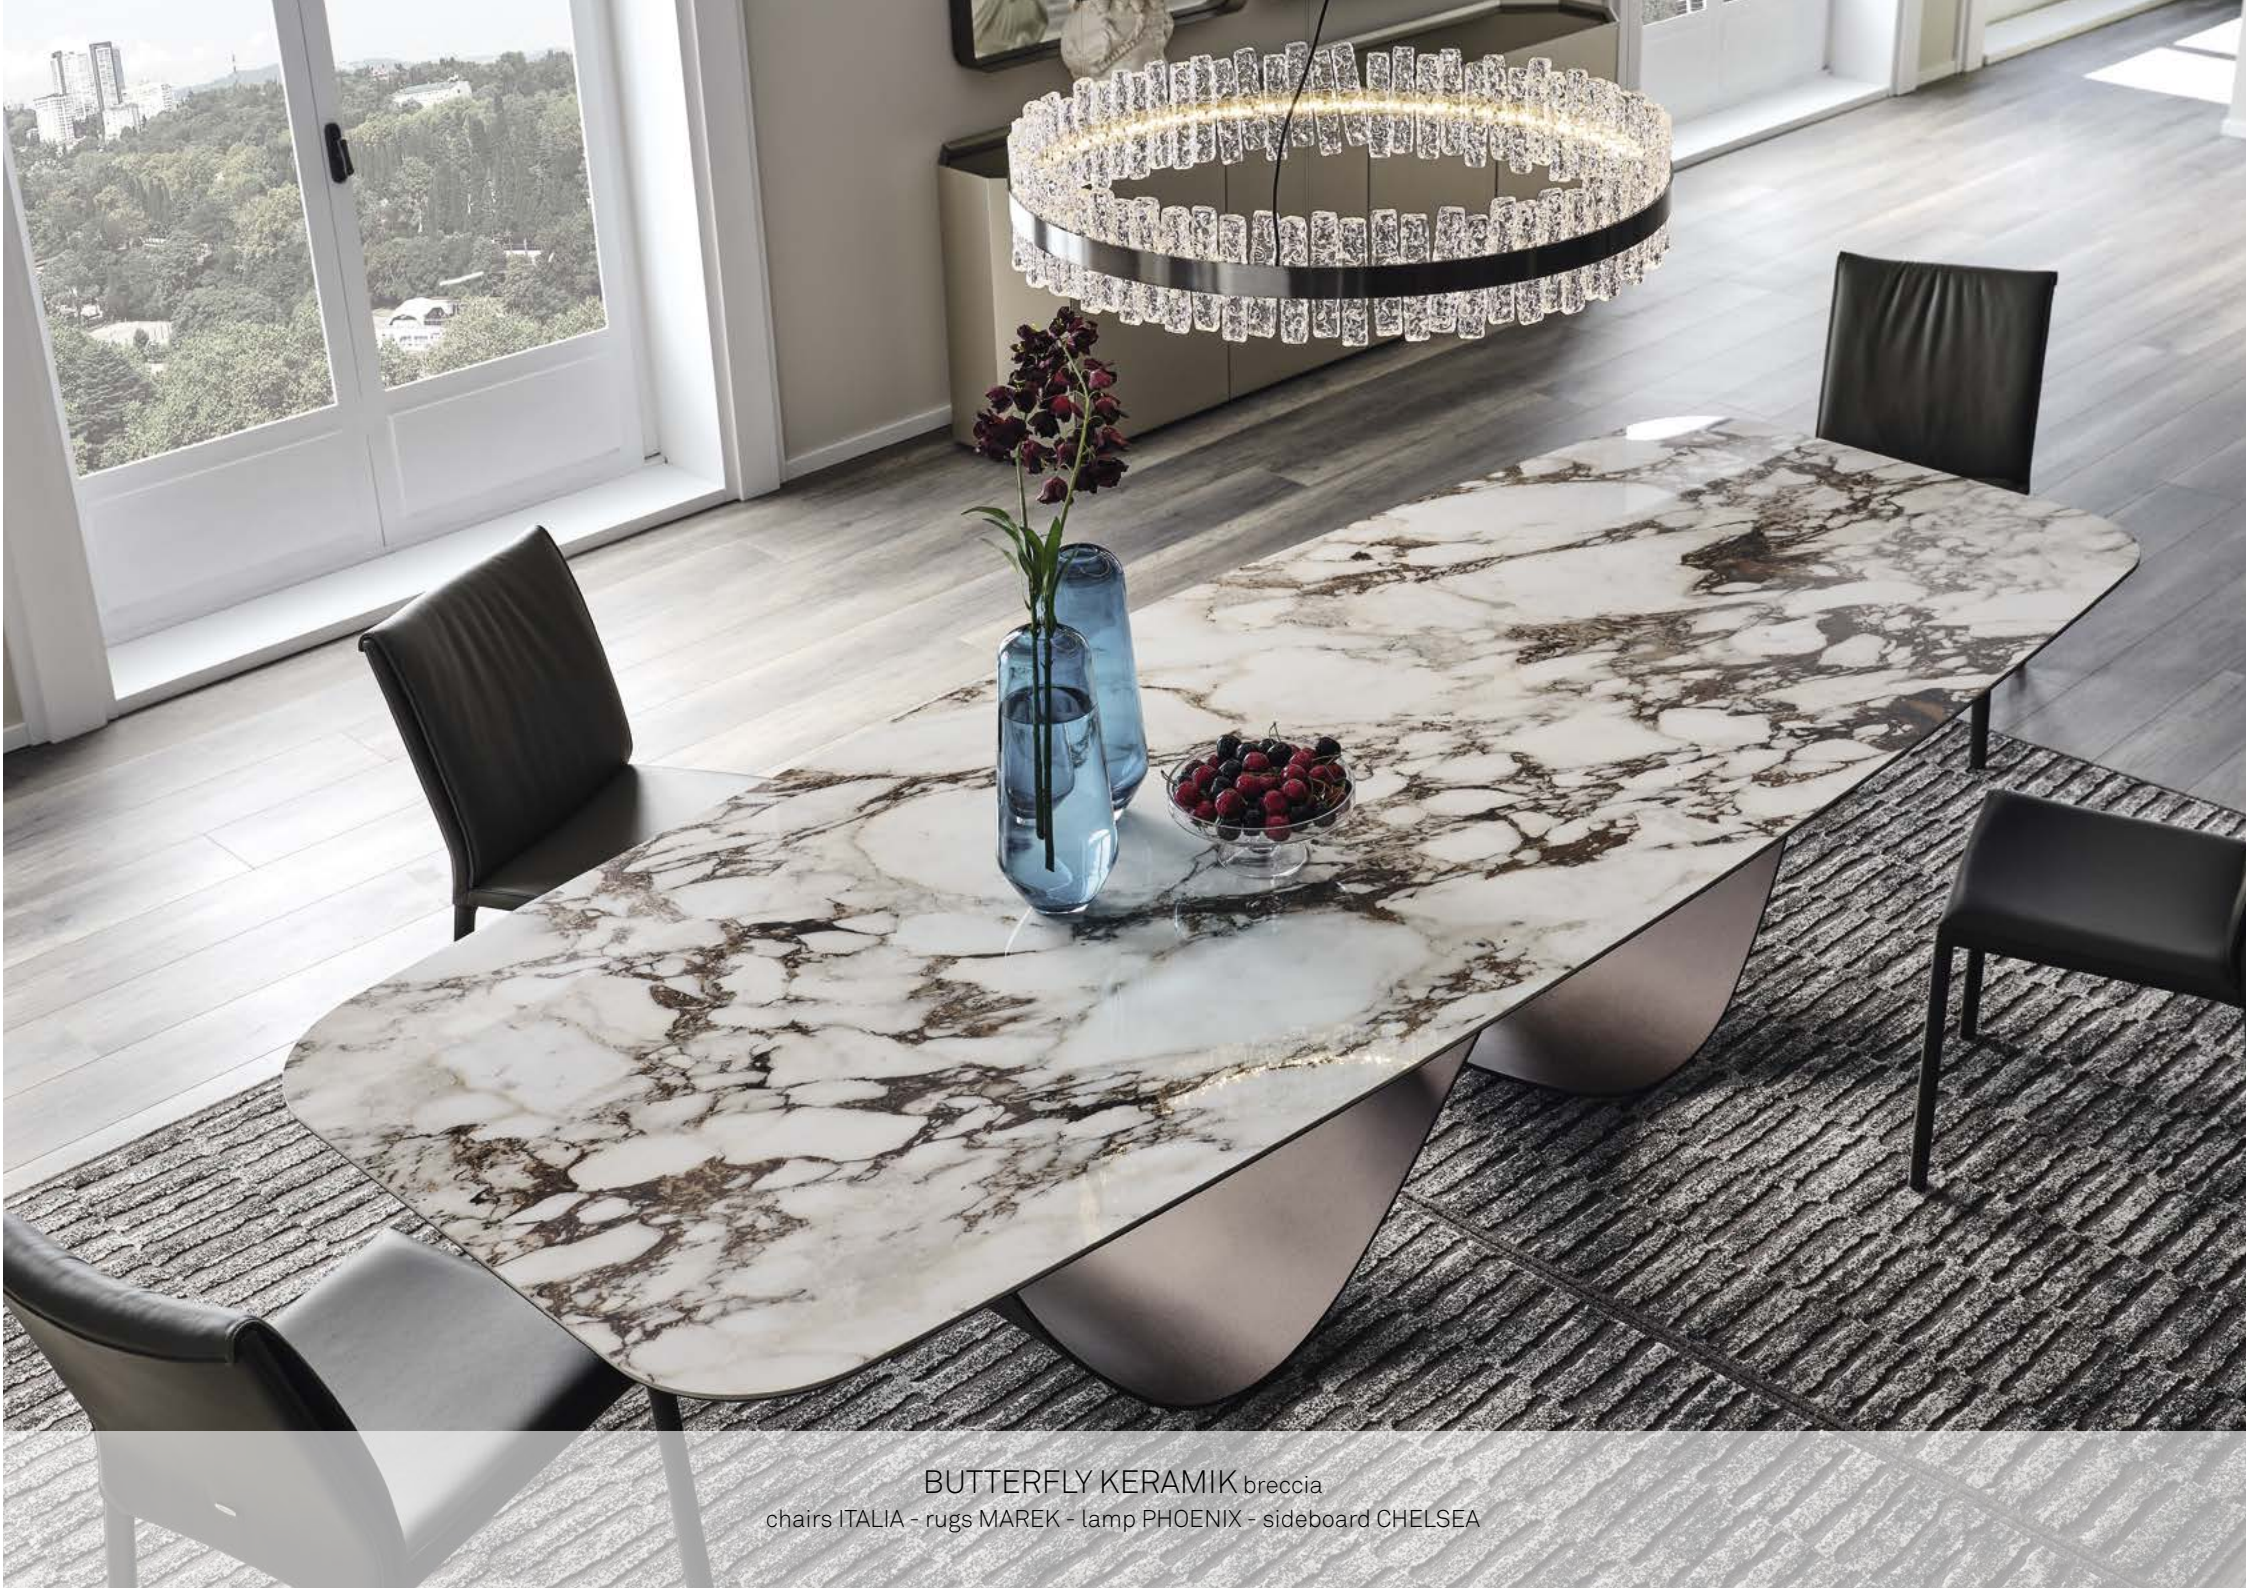

BUTTERFLY KERAMIK breccia
chairs ITALIA - rugs MAREK - lamp PHOENIX - sideboard CHELSEA